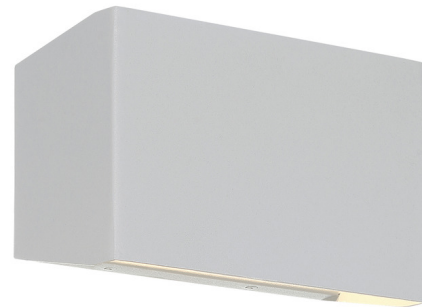

## Amora Wide Outdoor Wall Sconce By Access

### Description

Add a sleek look and functionality to a modern outdoor setting with the Amora Bi-Directional LED Outdoor Wall Sconce by Access Lighting. It has a minimalist design made of a single panel of steel. The steel is folded just so to direct light up and down or right and left across an external wall. Suitable for commercial or residential use.

### Specifications

COLOR	N/A
BODY FINISH	Satin
WATTAGE	20W
DIMMER	Low Voltage Electronic
DIMENSIONS	8.75"W x 5.5"H x 3.75"D
INTEGRATED LED MODULE	2 x LED/10W/120V LED
COUNTRY OF ORIGIN	China