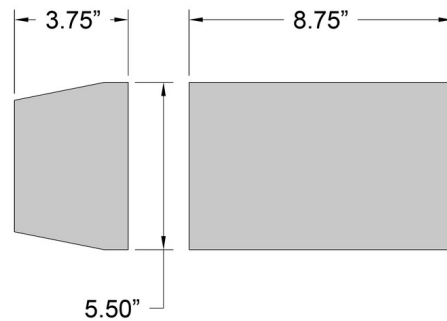

By Access

Description

Add a sleek look and functionality to a modern outdoor setting with the Amora Bi-Directional LED Outdoor Wall Sconce by Access Lighting. It has a minimalist design made of a single panel of steel. The steel is folded just so to direct light up and down or right and left across an external wall. Suitable for commercial or residential use.

Shown in satin

Specifications

COLOR	N/A
BODY FINISH	Satin
WATTAGE	20W
DIMMER	Low Voltage Electronic
DIMENSIONS	8.75"W x 5.5"H x 3.75"D
INTEGRATED LED MODULE	2 x LED/10W/120V LED
COUNTRY OF ORIGIN	China

Technical Information