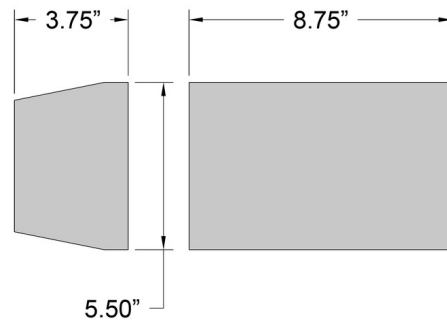

### Specifications

COLOR	N/A
BODY FINISH	Satin
WATTAGE	20W
DIMMER	Low Voltage Electronic
DIMENSIONS	8.75"W x 5.5"H x 3.75"D
INTEGRATED LED MODULE	2 x LED/10W/120V LED
COUNTRY OF ORIGIN	China