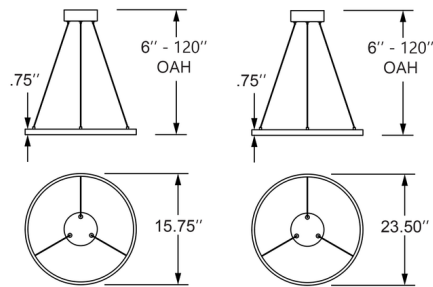

Specifications

COLOR	Clear
BODY FINISH	Gray
WATTAGE	25W
DIMMER	Universal
DIMENSIONS	15.75"W x 0.75"H
INTEGRATED LED MODULE	1 x LED/25W/120-277V LED
COUNTRY OF ORIGIN	China

Technical Information

COLOR RENDERING	90 CRI
LAMP COLOR	3000K
LUMENS/WATT	70.00
LUMINOUS FLUX	1750 lumens

Shown in gray / clear

CLICK TO VIEW PRODUCT

Notes: