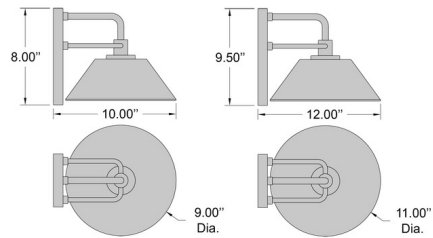

### Specifications

COLOR	N/A
BODY FINISH	Black
WATTAGE	8W
DIMMER	Low Voltage Electronic
DIMENSIONS	.9"W x 8"H x 10"D
INTEGRATED LED MODULE	1 x LED/8W/120V LED
COUNTRY OF ORIGIN	China