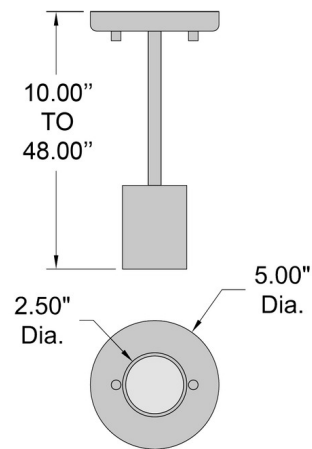

By Access

Description

Bring a sleek, industrial design element as well as useful light into a space with the Caf LED Wall or Ceiling Spotlight by Access Lighting. This minimal fixture has a cylindrical steel head that can be attached to an adjustable down rod (pendant) or curved arm (wall) to create the directional light you need in a kitchen or living space. Includes a 90 degree rod for wall mount application. Suitable for commercial or residential use.

Specifications

COLOR	N/A
BODY FINISH	Antique Brushed Brass
WATTAGE	5.5W
DIMMER	Standard 120V
DIMENSIONS	2.5"W x 3.5"H x 2.5"D
BULB INCLUDED	1 x MR16/GU10/5.5W/120V LED
COUNTRY OF ORIGIN	China

Technical Information

PRODUCT DIMENSIONS	Downrods: One 6", One 16" and One 22" Included
COLOR RENDERING	90 CRI
LAMP COLOR	3000K
LUMENS/WATT	90.91
LUMINOUS FLUX	500 lumens

Shown in antique brushed brass

Notes:

CLICK TO VIEW PRODUCT