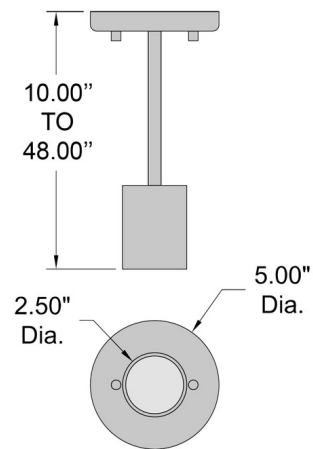

### Description

Bring a sleek, industrial design element as well as useful light into a space with the Caf LED Wall or Ceiling Spotlight by Access Lighting. This minimal fixture has a cylindrical steel head that can be attached to an adjustable down rod (pendant) or curved arm (wall) to create the directional light you need in a kitchen or living space. Includes a 90 degree rod for wall mount application. Suitable for commercial or residential use.

### Specifications

COLOR	N/A
BODY FINISH	Antique Brushed Brass
WATTAGE	5.5W
DIMMER	Standard 120V
DIMENSIONS	2.5"W x 3.5"H x 2.5"D
BULB INCLUDED	1 x MR16/GU10/5.5W/120V LED
COUNTRY OF ORIGIN	China

### Technical Information

PRODUCT DIMENSIONS	Downrods: One 6", One 16" and One 22" Included
COLOR RENDERING	90 CRI
LAMP COLOR	3000K
LUMENS/WATT	90.91
LUMINOUS FLUX	500 lumens

Shown in antique brushed brass