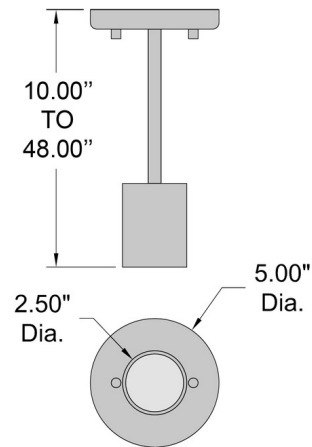

By Access

Description

Bring a sleek, industrial design element as well as useful light into a space with the Caf LED Wall or Ceiling Spotlight by Access Lighting. This minimal fixture has a cylindrical steel head that can be attached to an adjustable down rod (pendant) or curved arm (wall) to create the directional light you need in a kitchen or living space. Includes a 90 degree rod for wall mount application. Suitable for commercial or residential use.

Specifications

COLOR	N/A
BODY FINISH	Antique Brushed Brass
WATTAGE	5.5W
DIMMER	Standard 120V
DIMENSIONS	2.5"W x 3.5"H x 2.5"D
BULB INCLUDED	1 x MR16/GU10/5.5W/120V LED
COUNTRY OF ORIGIN	China

Technical Information

PRODUCT DIMENSIONS	Downrods: One 6", One 16" and One 22" Included
COLOR RENDERING	90 CRI
LAMP COLOR	3000K
LUMENS/WATT	90.91
LUMINOUS FLUX	500 lumens

Shown in antique brushed brass

CLICK TO VIEW PRODUCT

Notes: