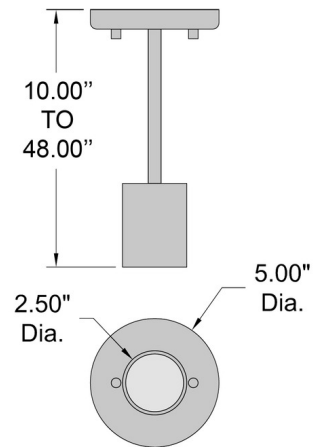

By Access

Description

Bring a sleek, industrial design element as well as useful light into a space with the Caf LED Wall or Ceiling Spotlight by Access Lighting. This minimal fixture has a cylindrical steel head that can be attached to an adjustable down rod (pendant) or curved arm (wall) to create the directional light you need in a kitchen or living space. Includes a 90 degree rod for wall mount application. Suitable for commercial or residential use.

Specifications

COLOR	N/A
BODY FINISH	Antique Brushed Brass
WATTAGE	5.5W
DIMMER	Standard 120V
DIMENSIONS	2.5"W x 3.5"H x 2.5"D
BULB INCLUDED	1 x MR16/GU10/5.5W/120V LED
COUNTRY OF ORIGIN	China

Technical Information

PRODUCT DIMENSIONS	Downrods: One 6", One 16" and One 22" Included
COLOR RENDERING	90 CRI
LAMP COLOR	3000K
LUMENS/WATT	90.91
LUMINOUS FLUX	500 lumens

Shown in antique brushed brass

CLICK TO VIEW PRODUCT

Notes: