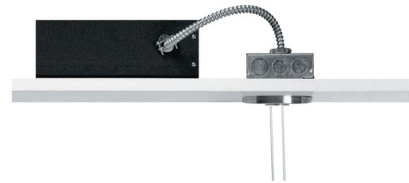

## Kable Lite Remote Transformer 300W Kit By Visual Comfort Architectural

### Description

Remote transformer 300 watt kit includes 45 feet of bare cable enough for a twenty foot wall to wall run, 2 pair of slimline turnbuckles, 24 inch softwire feeds and 12 volt 300 watt low voltage magnetic transformer with power feed canopy. Hardware finish in Satin Nickel. Remote transformer installs in an accessible location behind the ceiling or wall. Canopy mounts to a standard 4 inch junction box with round plaster ring (provided by electrician) and includes 24 inch softwire leads. Add up to six 50 watt elements or up to eight 35 to 37 watt elements (sold separately). Note: Dimmable with a low voltage magnetic dimmer.

Shown in satin nickel

### Specifications

COLOR	N/A
BODY FINISH	Satin Nickel
WATTAGE	N/A
DIMMER	Low Voltage Magnetic
DIMENSIONS	N/A
BULB	N/A

CLICK TO VIEW PRODUCT

Notes: