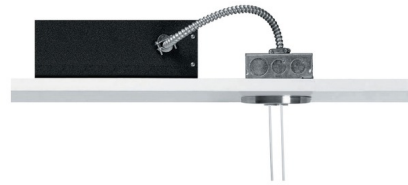

Lightology

lightology.com
866-954-4489
05-17-26

Project: _____

Company: _____

Location: _____ Fixture Type: _____

SPEC #: **ELET1489**

Approved On: _____ Approved By: _____

Kable Lite Remote Transformer 300W Kit By Visual Comfort Architectural

Description

Remote transformer 300 watt kit includes 45 feet of bare cable enough for a twenty foot wall to wall run, 2 pair of slimline turnbuckles, 24 inch softwire feeds and 12 volt 300 watt low voltage magnetic transformer with power feed canopy. Hardware finish in Satin Nickel. Remote transformer installs in an accessible location behind the ceiling or wall. Canopy mounts to a standard 4 inch junction box with round plaster ring (provided by electrician) and includes 24 inch softwire leads. Add up to six 50 watt elements or up to eight 35 to 37 watt elements (sold separately). Note: Dimmable with a low voltage magnetic dimmer.

Shown in satin nickel

Specifications

COLOR	N/A
BODY FINISH	Satin Nickel
WATTAGE	N/A
DIMMER	Low Voltage Magnetic
DIMENSIONS	N/A
BULB	N/A

CLICK TO VIEW PRODUCT

Notes: