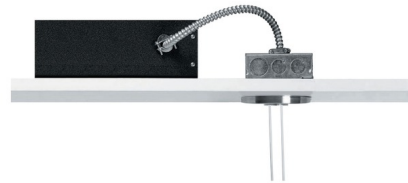

## Kable Lite Remote Transformer 300W Kit By Visual Comfort Architectural

### Description

Remote transformer 300 watt kit includes 45 feet of bare cable enough for a twenty foot wall to wall run, 2 pair of slimline turnbuckles, 24 inch softwire feeds and 12 volt 300 watt low voltage magnetic transformer with power feed canopy. Hardware finish in Satin Nickel. Remote transformer installs in an accessible location behind the ceiling or wall. Canopy mounts to a standard 4 inch junction box with round plaster ring (provided by electrician) and includes 24 inch softwire leads. Add up to six 50 watt elements or up to eight 35 to 37 watt elements (sold separately). Note: Dimmable with a low voltage magnetic dimmer.

Shown in satin nickel

### Specifications

COLOR	N/A
BODY FINISH	Satin Nickel
WATTAGE	N/A
DIMMER	Low Voltage Magnetic
DIMENSIONS	N/A
BULB	N/A

CLICK TO VIEW PRODUCT

Notes: