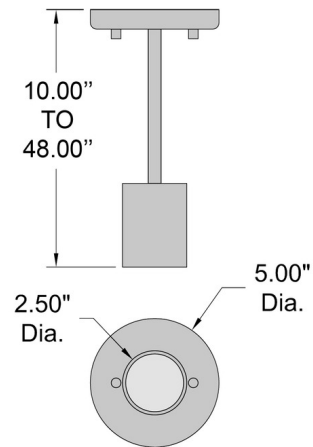

Description

Bring a sleek, industrial design element as well as useful light into a space with the Caf LED Wall or Ceiling Spotlight by Access Lighting. This minimal fixture has a cylindrical steel head that can be attached to an adjustable down rod (pendant) or curved arm (wall) to create the directional light you need in a kitchen or living space. Includes a 90 degree rod for wall mount application. Suitable for commercial or residential use.

Shown in matte black

Specifications

COLOR	N/A
BODY FINISH	Matte Black
WATTAGE	5.5W
DIMMER	Standard 120V
DIMENSIONS	2.5"W x 3.5"H x 2.5"D
BULB INCLUDED	1 x MR16/GU10/5.5W/120V LED
COUNTRY OF ORIGIN	China

Technical Information

COLOR RENDERING	90 CRI
LAMP COLOR	3000K
LUMENS/WATT	90.91
LUMINOUS FLUX	500 lumens

CLICK TO VIEW PRODUCT

Notes: