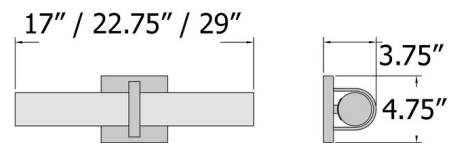

### Specifications

COLOR . . . . . White  
BODY FINISH . . . . . Brushed Steel  
WATTAGE . . . . . 20W  
DIMMER . . . . . Low Voltage Electronic  
DIMENSIONS . . . . . 17"W x 4.75"H x 3.75"D  
INTEGRATED LED MODULE . . . . . 1 x LED/20W/120V LED  
COUNTRY OF ORIGIN . . . . . China