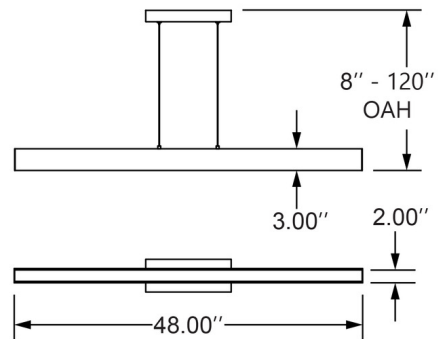

Lightology

lightology.com
866-954-4489
04-21-26

Project: _____

Company: _____

Location: _____ Fixture Type: _____

SPEC #: **ACC1148917**

Approved On: _____ Approved By: _____

Form Linear Pendant

By Access

Description

Superior functionality shines through in the Form LED Linear Pendant by Access Lighting. This minimalist fixture has a rectangular steel canopy and frame. A lengthy acrylic lens works to evenly diffuse a broad and bright wash of energy efficient LED light down onto a kitchen counter or other work surface. Suitable for commercial or residential use.

Specifications

COLOR . . . . . Acrylic
BODY FINISH . . . . . Gray
WATTAGE 42W
DIMMER . . . . . Low Voltage Electronic
DIMENSIONS . . . . . 48"L x 2"W x 3"H
INTEGRATED LED MODULE . . . . . 1 x LED/42W/120-277V LED
COUNTRY OF ORIGIN . . . . . China

Technical Information

PRODUCT DIMENSIONS . . . . . Min/Max Adjustable Length: 8" - 120"
COLOR RENDERING . . . . . 90 CRI
LAMP COLOR 3000K
LUMENS/WATT 43.43
LUMINOUS FLUX . . . . . 1824 lumens

Shown in gray / acrylic

CLICK TO VIEW PRODUCT

Notes: