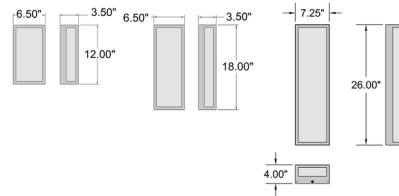

By Access

Description

With its geometric design, the Geo Outdoor Wall Sconce enhances the look and functionality of modern exteriors. It is made of steel with an acrylic lens that both protects the LEDs within from the elements and diffuses the light into a bright, broad wash. Suitable for commercial or residential use. Note: Some finishes are not available in every size.

Shown in bronze

Specifications

COLOR	N/A
BODY FINISH	Bronze
WATTAGE	15W
DIMMER	Not Dimmable
DIMENSIONS	6.5"W x 12"H x 3.5"D
INTEGRATED LED MODULE	1 x LED/15W/120-277V LED
COUNTRY OF ORIGIN	China

Technical Information