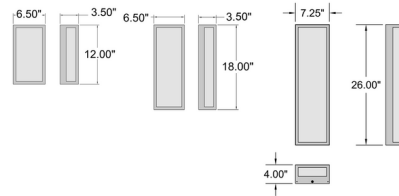

Description

With its geometric design, the Geo Outdoor Wall Sconce enhances the look and functionality of modern exteriors. It is made of steel with an acrylic lens that both protects the LEDs within from the elements and diffuses the light into a bright, broad wash. Suitable for commercial or residential use. Note: Some finishes are not available in every size.

Shown in bronze

Specifications

COLOR	N/A
BODY FINISH	Bronze
WATTAGE	20W
DIMMER	Not Dimmable
DIMENSIONS	6.5"W x 18"H x 3.5"D
INTEGRATED LED MODULE	1 x LED/20W/120-277V LED
COUNTRY OF ORIGIN	China

Technical Information