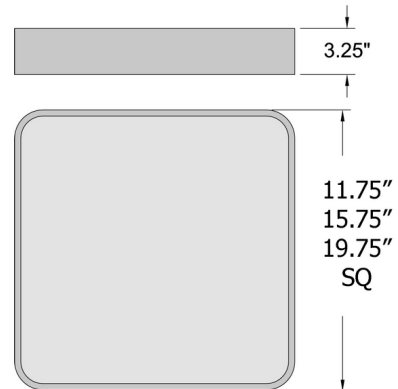

Specifications

COLOR	Acrylic
BODY FINISH	White
WATTAGE	40W
DIMMER	Low Voltage Electronic
DIMENSIONS	19.75"W x 3.25"H
INTEGRATED LED MODULE	1 x LED/40W/120V LED
COUNTRY OF ORIGIN	China

Technical Information

COLOR RENDERING	90 CRI
LAMP COLOR	3000K
LUMENS/WATT	100.00
LUMINOUS FLUX	4000 lumens

Shown in white / acrylic

CLICK TO VIEW PRODUCT

Notes: