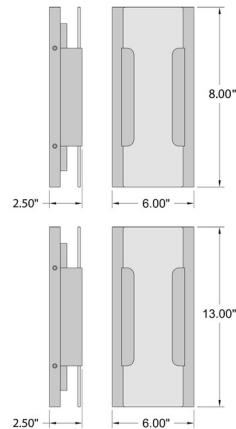

### Specifications

COLOR . . . . . Seeded Glass  
BODY FINISH . . . . . Bronze  
WATTAGE . . . . . 8W  
DIMMER . . . . . Low Voltage Electronic  
DIMENSIONS . . . . . 6"W x 8"H x 2.5"D  
INTEGRATED LED MODULE . . . . . 1 x LED/8W/120V LED  
COUNTRY OF ORIGIN . . . . . China