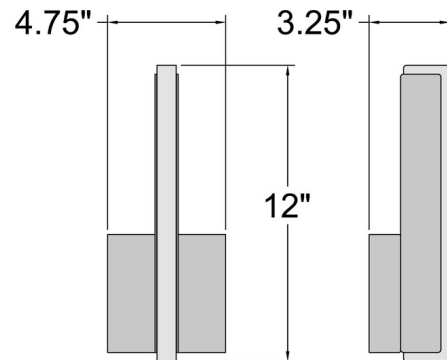

CLICK TO VIEW PRODUCT

Notes: