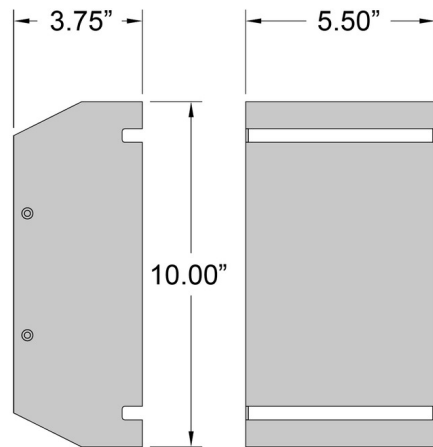

Shown in satin