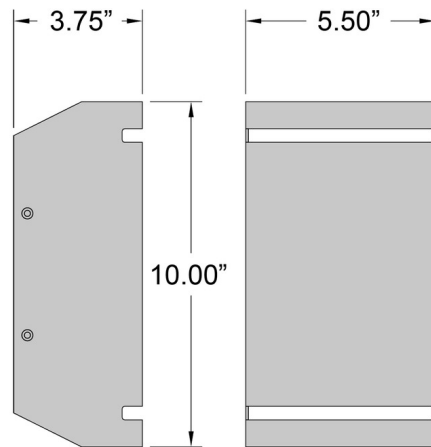

Shown in satin