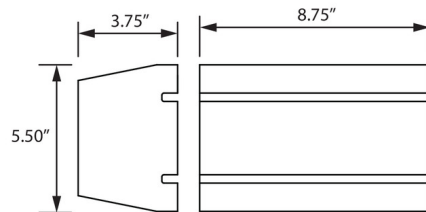

CLICK TO VIEW PRODUCT

Notes: