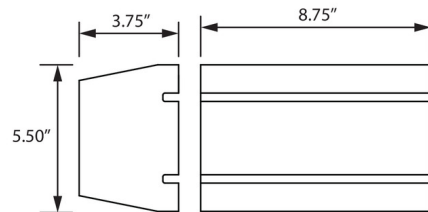

By Access

Description

Bring minimalist style and warm ambience to modern outdoor spaces with the Access Lighting La Vida Bi-Directional LED Outdoor Wall Sconce. The shade is a single piece of steel, which is bent just so and given strategic openings on the front to cast energy efficient LED light up and down a wall as well as outward. Suitable for commercial or residential use.

Shown in black

Specifications

COLOR	N/A
BODY FINISH	Black
WATTAGE	16W
DIMMER	Low Voltage Electronic
DIMENSIONS	8.75"W x 5.5"H x 3.75"D
INTEGRATED LED MODULE	2 x LED/8W/120V LED
COUNTRY OF ORIGIN	China

Technical Information