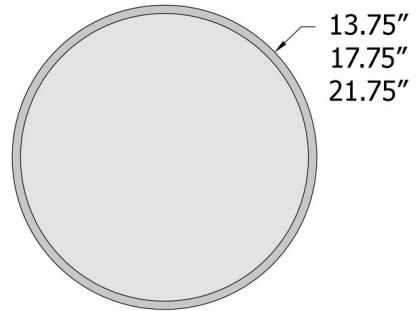

### Specifications

COLOR	Acrylic
BODY FINISH	Black
WATTAGE	16W
DIMMER	Low Voltage Electronic
DIMENSIONS	13.75"W x 4"H
INTEGRATED LED MODULE	1 x LED/16W/120V LED
COUNTRY OF ORIGIN	China

### Technical Information

COLOR RENDERING	90 CRI
LAMP COLOR	3000K
LUMENS/WATT	100.00
LUMINOUS FLUX	1600 lumens

Shown in black / acrylic

CLICK TO VIEW PRODUCT

Notes: