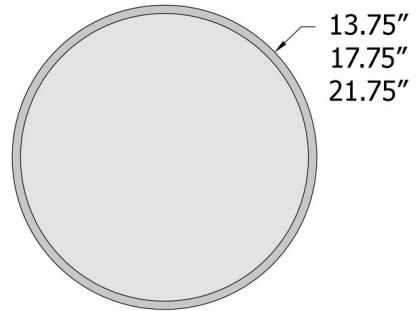

Shown in black / acrylic