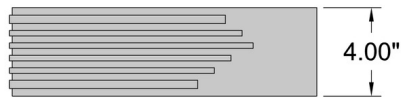

Shown in black / acrylic