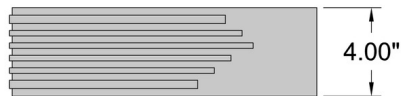

Shown in black / acrylic