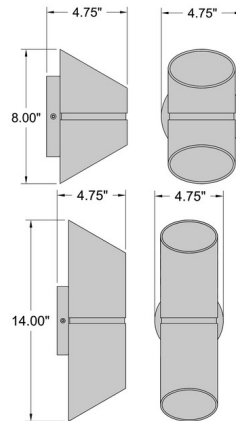

CLICK TO VIEW PRODUCT

Notes: