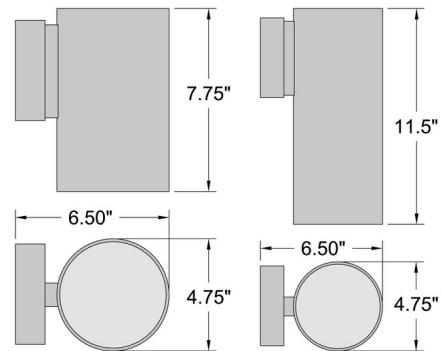

Shown in black

CLICK TO VIEW PRODUCT

Notes: