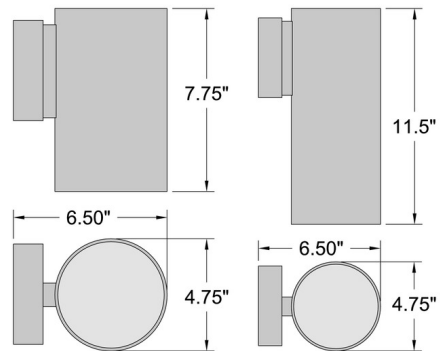

CLICK TO VIEW PRODUCT

Notes: