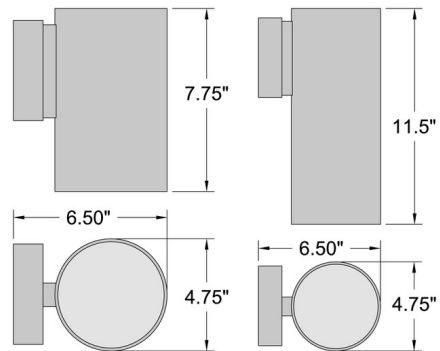

Shown in satin

CLICK TO VIEW PRODUCT

Notes: