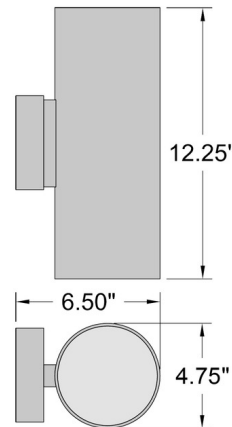

CLICK TO VIEW PRODUCT

Notes: