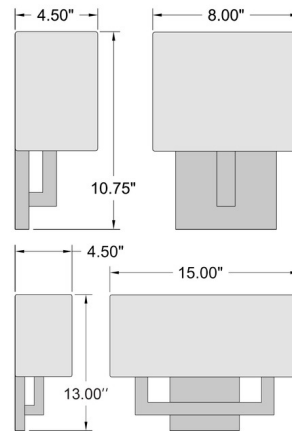

CLICK TO VIEW PRODUCT

Notes: