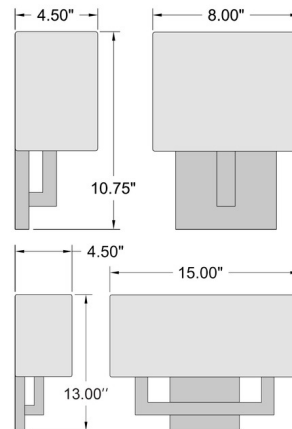

CLICK TO VIEW PRODUCT

Notes: