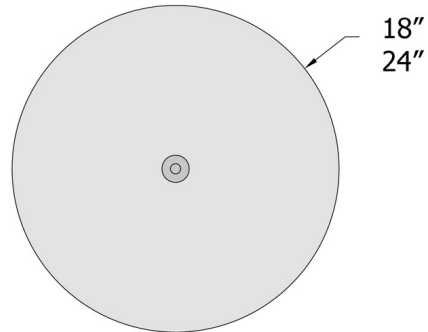

CLICK TO VIEW PRODUCT

Notes: