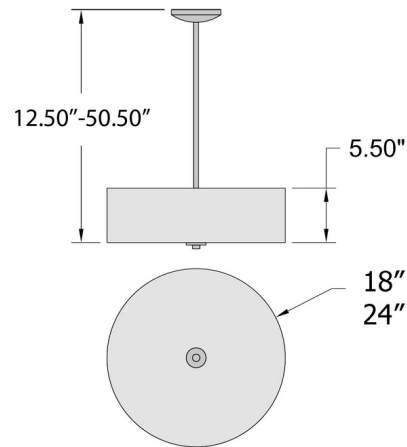

Specifications

COLOR White
BODY FINISH Antique Brushed Brass
WATTAGE 25.5W
DIMMER Low Voltage Electronic
DIMENSIONS 18"W x 5.5"H
BULB INCLUDED 3 x A19/Medium (E26)/8.5W/120V LED
COUNTRY OF ORIGIN China

Technical Information

PRODUCT DIMENSIONS Downrods: One 6", One 16" and One 22" Included
COLOR RENDERING 90 CRI
LAMP COLOR 3000K

Shown in antique brushed brass / white

CLICK TO VIEW PRODUCT

Notes: