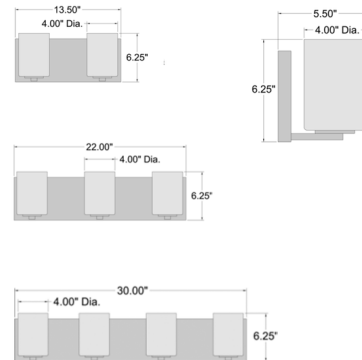

Shown in matte black / clear

Specifications

COLOR	Clear
BODY FINISH	Matte Black
WATTAGE	34W
DIMMER	Standard 120V
DIMENSIONS	30"W x 6.25"H x 5.5"D
BULB INCLUDED	4 x A19/Medium (E26)/8.5W/120V LED
COUNTRY OF ORIGIN	China

Technical Information

COLOR RENDERING	90 CRI
LAMP COLOR	3000K
LUMENS/WATT	376.47
LUMINOUS FLUX	3200 lumens

CLICK TO VIEW PRODUCT

Notes: