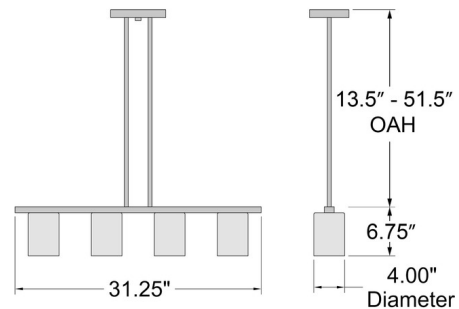

Specifications

COLOR Clear
 BODY FINISH Matte Black
 WATTAGE 34W
 DIMMER Standard 120V
 DIMENSIONS 31.25"L x 4"W x 6.75"H
 BULB INCLUDED 4 x A19/Medium (E26)/8.5W/120V LED
 COUNTRY OF ORIGIN China

Technical Information

PRODUCT DIMENSIONS Downrods: Two 6", Two 16" and Two 22" Included
 COLOR RENDERING 90 CRI
 LAMP COLOR 3000K
 LUMENS/WATT 376.47
 LUMINOUS FLUX 3200 lumens

Shown in matte black / clear

CLICK TO VIEW PRODUCT