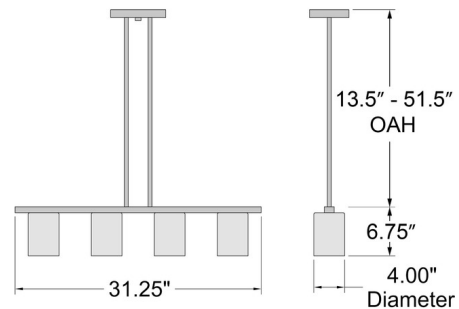

Specifications

COLOR Clear
BODY FINISH Matte Black
WATTAGE 34W
DIMMER Standard 120V
DIMENSIONS 31.25"L x 4"W x 6.75"H
BULB INCLUDED 4 x A19/Medium (E26)/8.5W/120V LED
COUNTRY OF ORIGIN China

Technical Information

PRODUCT DIMENSIONS Downrods: Two 6", Two 16" and Two 22" Included
COLOR RENDERING 90 CRI
LAMP COLOR 3000K
LUMENS/WATT 376.47
LUMINOUS FLUX 3200 lumens

Shown in matte black / clear

CLICK TO VIEW PRODUCT

Notes: