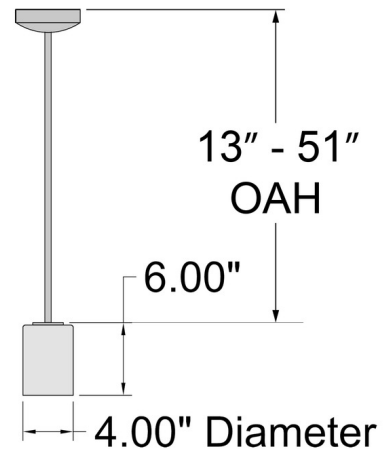

CLICK TO VIEW PRODUCT

Notes: