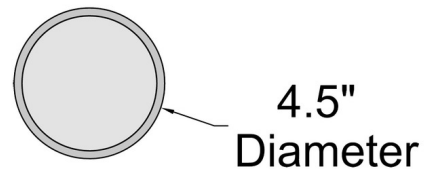

CLICK TO VIEW PRODUCT

Notes: