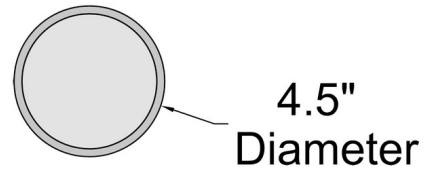

CLICK TO VIEW PRODUCT

Notes: