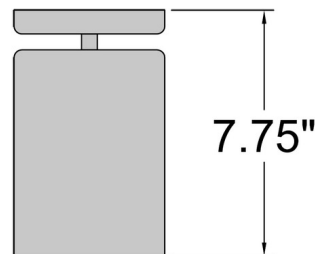

Shown in matte black

CLICK TO VIEW PRODUCT

Notes: