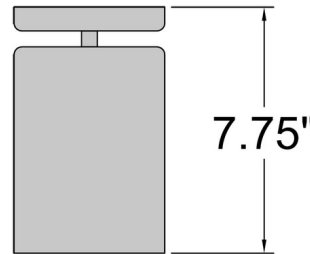

CLICK TO VIEW PRODUCT

Notes: