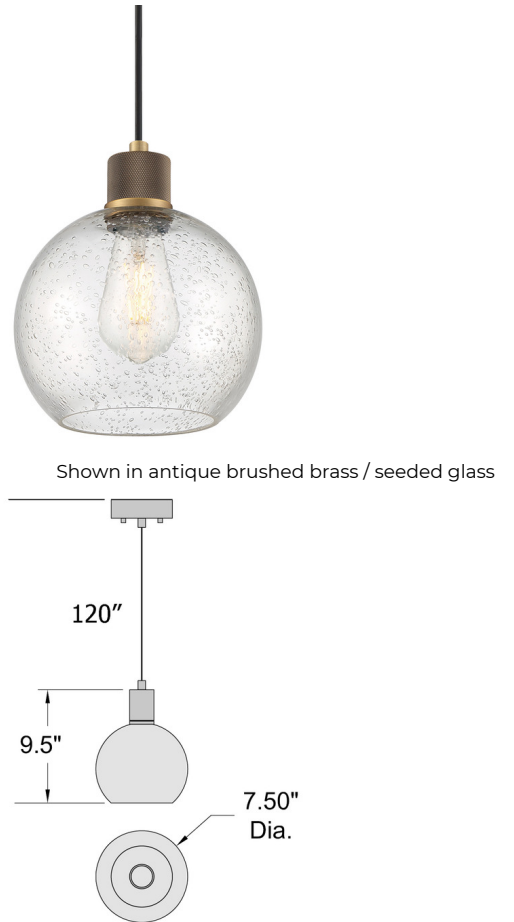

### Description

Create a deliciously custom lighting scheme with the Port Nine Burgundy Pendant by Access Lighting. Choose from a variety of glass shade shapes and textures, as well as rich finish options on the steel canopy and shade holder. Within each holder, an LED light source produces plentiful, energy efficient ambient light. Suitable for commercial or residential use.

### Specifications

COLOR . . . . . Seeded Glass  
BODY FINISH . . . . . Antique Brushed Brass  
WATTAGE . . . . . 9W  
DIMMER . . . . . Standard 120V  
DIMENSIONS . . . . . 7.5"W x 9.5"H  
BULB INCLUDED . . . . . 1 x Edison ST-Shape/Medium (E26)/9W/120V LED  
COUNTRY OF ORIGIN . . . . . China

### Technical Information

PRODUCT DIMENSIONS . . . . . Adjustable Cable length: 120"  
COLOR RENDERING . . . . . 90 CRI  
LAMP COLOR . . . . . 2700K  
LUMENS/WATT . . . . . 66.67  
LUMINOUS FLUX . . . . . 600 lumens