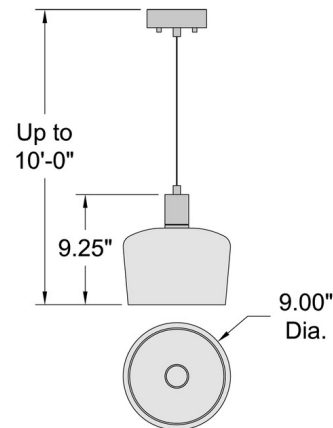

CLICK TO VIEW PRODUCT

Notes: