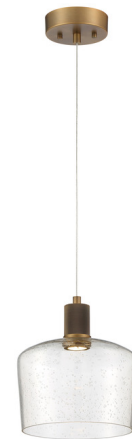

## Port Nine Chardonnay Pendant By Access

### Description

Create a deliciously custom lighting scheme with the Port Nine Chardonnay LED Pendant by Access Lighting. Choose from a variety of glass shade shapes and textures, as well as rich finish options on the steel canopy and shade holder. Within each holder, an LED light source produces plentiful, energy efficient ambient light. Suitable for commercial or residential use. Canopy: 4.5 inch diameter.

### Specifications

COLOR	Seeded Glass
BODY FINISH	Antique Brushed Brass
WATTAGE	9W
DIMMER	Low Voltage Electronic
DIMENSIONS	9"W x 9.25"H
INTEGRATED LED MODULE	1 x LED/9W/120V LED
COUNTRY OF ORIGIN	China

### Technical Information

COLOR RENDERING	90 CRI
LAMP COLOR	3000K
LUMENS/WATT	66.67
LUMINOUS FLUX	600 lumens

Shown in antique brushed brass / seeded glass

CLICK TO VIEW PRODUCT

Notes: