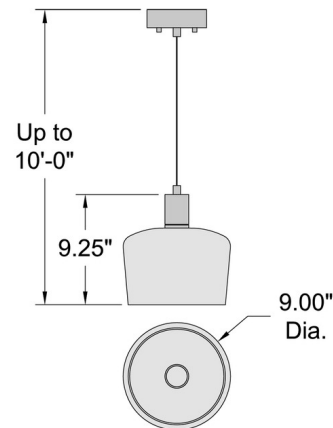

### Specifications

COLOR	Seeded Glass
BODY FINISH	Antique Brushed Brass
WATTAGE	9W
DIMMER	Low Voltage Electronic
DIMENSIONS	9"W x 9.25"H
INTEGRATED LED MODULE	1 x LED/9W/120V LED
COUNTRY OF ORIGIN	China

### Technical Information

COLOR RENDERING	90 CRI
LAMP COLOR	3000K
LUMENS/WATT	66.67
LUMINOUS FLUX	600 lumens

Shown in antique brushed brass / seeded glass

CLICK TO VIEW PRODUCT

Notes: