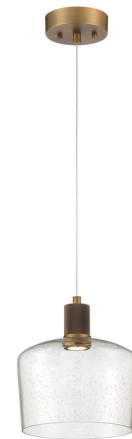

Lightology

lightology.com
866-954-4489
04-27-26

Project: _____

Company: _____

Location: _____ Fixture Type: _____

SPEC #: **ACC1149007**

Approved On: _____ Approved By: _____

Port Nine Chardonnay Pendant By Access

Description

Create a deliciously custom lighting scheme with the Port Nine Chardonnay LED Pendant by Access Lighting. Choose from a variety of glass shade shapes and textures, as well as rich finish options on the steel canopy and shade holder. Within each holder, an LED light source produces plentiful, energy efficient ambient light. Suitable for commercial or residential use. Canopy: 4.5 inch diameter.

Specifications

COLOR	Seeded Glass
BODY FINISH	Antique Brushed Brass
WATTAGE	9W
DIMMER	Low Voltage Electronic
DIMENSIONS	9"W x 9.25"H
INTEGRATED LED MODULE	1 x LED/9W/120V LED
COUNTRY OF ORIGIN	China

Technical Information

COLOR RENDERING	90 CRI
LAMP COLOR	3000K
LUMENS/WATT	66.67
LUMINOUS FLUX	600 lumens

Shown in antique brushed brass / seeded glass

CLICK TO VIEW PRODUCT

Notes: