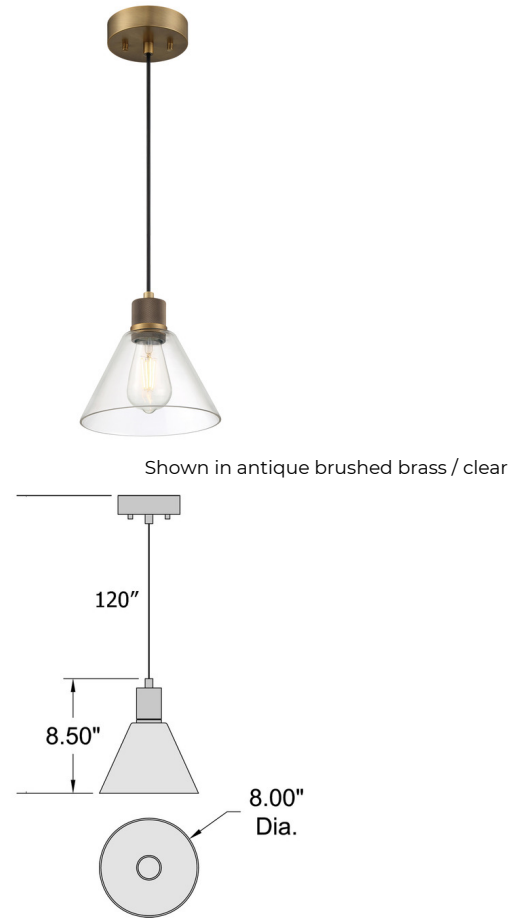

Lightology

lightology.com
866-954-4489
04-28-26

Project: _____

Company: _____

Location: _____ Fixture Type: _____

SPEC #: **ACC1149018**

Approved On: _____ Approved By: _____

Port Nine Martini Pendant

By Access

Description

Create a deliciously custom lighting scheme with the Port Nine LED Pendant by Access Lighting. Choose from a variety of glass shade shapes and textures, as well as rich finish options on the steel canopy and shade holder. Within each holder, an LED light source produces plentiful, energy efficient ambient light. Suitable for commercial or residential use. Canopy: 4.5 inch diameter.

Specifications

COLOR . . . . . Clear
BODY FINISH . . . . . Antique Brushed Brass
WATTAGE 9W
DIMMER . . . . . Standard 120V
DIMENSIONS . . . . . 8"W x 8.5"H
BULB INCLUDED . . . . . 1 x Edison ST-Shape/Medium (E26)/9W/120V LED
COUNTRY OF ORIGIN . . . . . China

Technical Information

COLOR RENDERING . . . . . 90 CRI
LAMP COLOR 2700K
LUMENS/WATT 66.67
LUMINOUS FLUX . . . . . 600 lumens

CLICK TO VIEW PRODUCT

Notes: