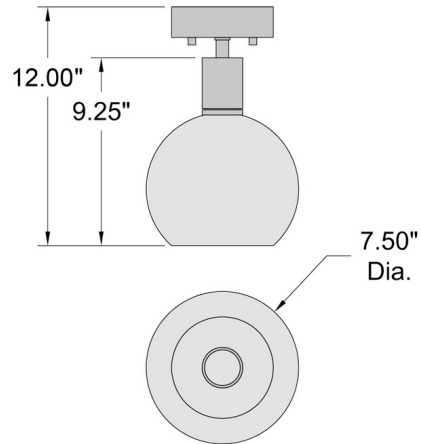

CLICK TO VIEW PRODUCT

Notes: