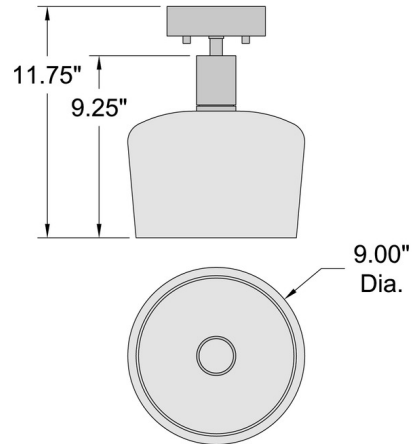

CLICK TO VIEW PRODUCT

Notes: