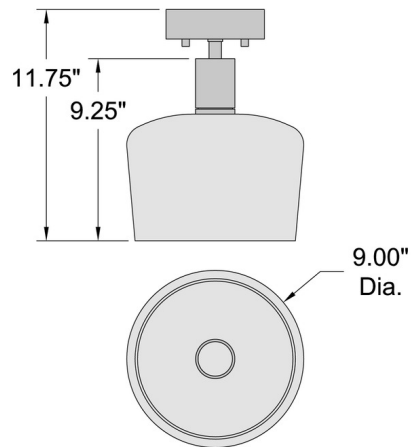

CLICK TO VIEW PRODUCT

Notes: