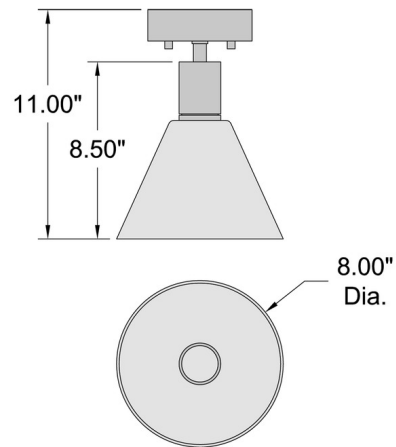

CLICK TO VIEW PRODUCT

Notes: