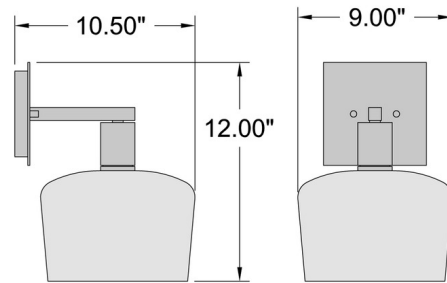

CLICK TO VIEW PRODUCT

Notes: