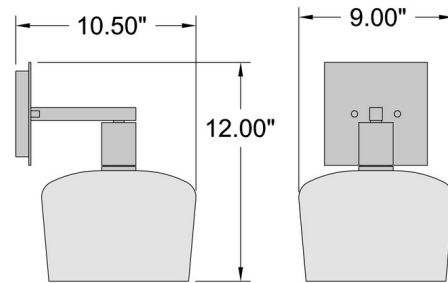

CLICK TO VIEW PRODUCT

Notes: