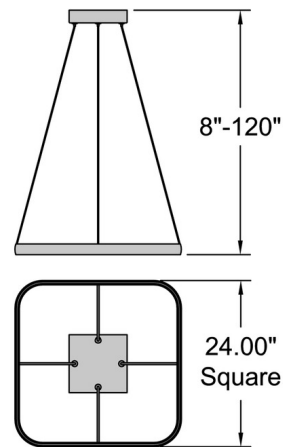

CLICK TO VIEW PRODUCT

Notes: