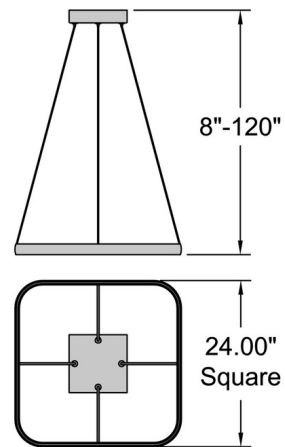

CLICK TO VIEW PRODUCT

Notes: