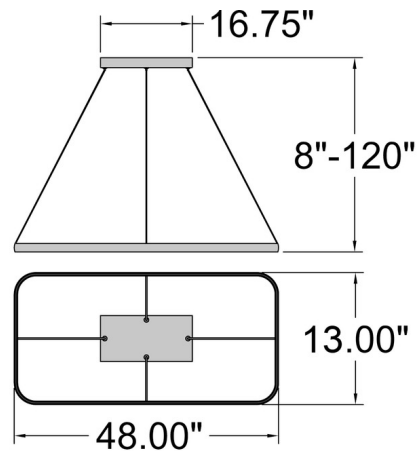

Shown in matte white / acrylic