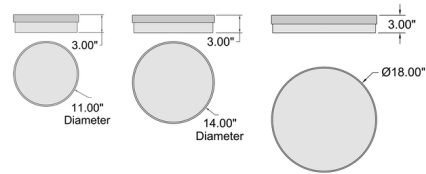

Specifications

| | |
|-----------------------|------------------------|
| COLOR | Opal |
| BODY FINISH | Antique Brushed Brass |
| WATTAGE | 30W |
| DIMMER | Low Voltage Electronic |
| DIMENSIONS | 14"W x 3"H |
| INTEGRATED LED MODULE | 1 x LED/30W/120V LED |
| COUNTRY OF ORIGIN | China |

Technical Information

| | |
|-----------------|-------------|
| LAMP LIFE | 50000 hours |
| COLOR RENDERING | 90 CRI |
| LAMP COLOR | 3000K |
| LUMENS/WATT | 51.80 |
| LUMINOUS FLUX | 1554 lumens |

Shown in antique brushed brass / opal