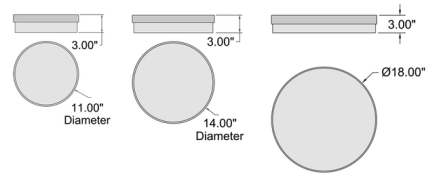

CLICK TO VIEW PRODUCT

Notes: