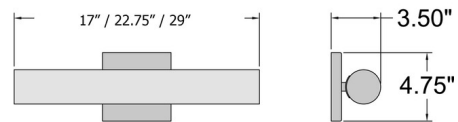

Lightology

lightology.com
866-954-4489
04-22-26

Project: _____

Company: _____

Location: _____ Fixture Type: _____

SPEC #: **ACC1149119**

Approved On: _____ Approved By: _____

Sense Bathroom Vanity Light

By Access

Description

Bring sophisticated style and vibrant light to a bathroom or powder room with the Sense LED Vanity Light by Access Lighting. This modern lighting design features a tube of opal glass supported and accented by a gleaming steel band in the middle and end caps. The glass works to diffuse a bright, even and energy efficient wash of LED light. Suitable for commercial or residential use.

Specifications

COLOR . . . . . White
BODY FINISH . . . . . Chrome
WATTAGE 20W
DIMMER . . . . . Low Voltage Electronic
DIMENSIONS . . . . . 17"W x 4.75"H x 3.5"D
INTEGRATED LED MODULE . . . . . 1 x LED/20W/120V LED
COUNTRY OF ORIGIN . . . . . China

Technical Information

COLOR RENDERING . . . . . 90 CRI
LAMP COLOR 3000K
LUMENS/WATT 49.75
LUMINOUS FLUX . . . . . 995 lumens

Shown in chrome / white

Notes:

CLICK TO VIEW PRODUCT