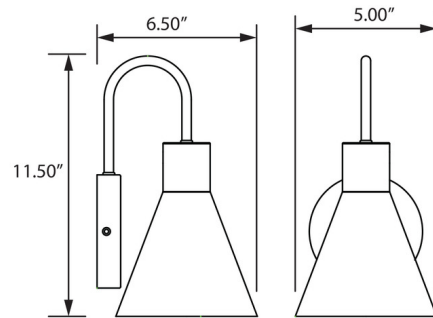

### Specifications

COLOR	N/A
BODY FINISH	Black
WATTAGE	8W
DIMMER	Low Voltage Electronic
DIMENSIONS	5"W x 11.5"H x 6.5"D
INTEGRATED LED MODULE	1 x LED/8W/120V LED
COUNTRY OF ORIGIN	China

### Technical Information

PRODUCT DIMENSIONS	Backplate: 4.75" Diameter
COLOR RENDERING	90 CRI
LAMP COLOR	3000K
LUMENS/WATT	100.00
LUMINOUS FLUX	800 lumens

Shown in black

CLICK TO VIEW PRODUCT

Notes: