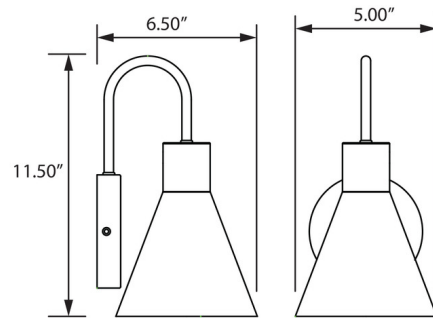

Specifications

COLOR	N/A
BODY FINISH	Black
WATTAGE	8W
DIMMER	Low Voltage Electronic
DIMENSIONS	5"W x 11.5"H x 6.5"D
INTEGRATED LED MODULE	1 x LED/8W/120V LED
COUNTRY OF ORIGIN	China

Technical Information

PRODUCT DIMENSIONS	Backplate: 4.75" Diameter
COLOR RENDERING	90 CRI
LAMP COLOR	3000K
LUMENS/WATT	100.00
LUMINOUS FLUX	800 lumens

Shown in black

CLICK TO VIEW PRODUCT

Notes: