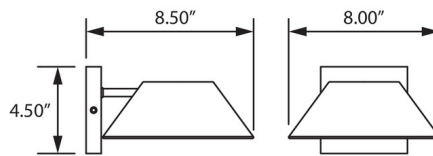

By Access

Description

You've got it made in the shade (whatever shape of shade you want) with the Access Lighting Solano Outdoor LED Wall Sconce. This outdoor light fixture is made entirely of weather-resistant steel, with a range of different shade shapes to complement your home's exterior design. All options safely house an energy efficient LED light source. Suitable for commercial or residential use.

Shown in black

Specifications

COLOR	N/A
BODY FINISH	Black
WATTAGE	8W
DIMMER	Low Voltage Electronic
DIMENSIONS	8"W x 4.5"H x 8.5"D
INTEGRATED LED MODULE	1 x LED/8W/120V LED
COUNTRY OF ORIGIN	China

Technical Information

PRODUCT DIMENSIONS	Backplate: 4.75" Square
COLOR RENDERING	90 CRI
LAMP COLOR	3000K
LUMENS/WATT	100.00
LUMINOUS FLUX	800 lumens

CLICK TO VIEW PRODUCT

Notes: