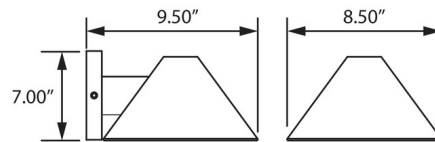

Shown in bronze / frosted

Specifications

COLOR	Frosted
BODY FINISH	Bronze
WATTAGE	24W
DIMMER	Low Voltage Electronic
DIMENSIONS	8.5\"W x 7\"H x 9.5\"D
INTEGRATED LED MODULE	1 x LED/24W/120V LED
COUNTRY OF ORIGIN	China