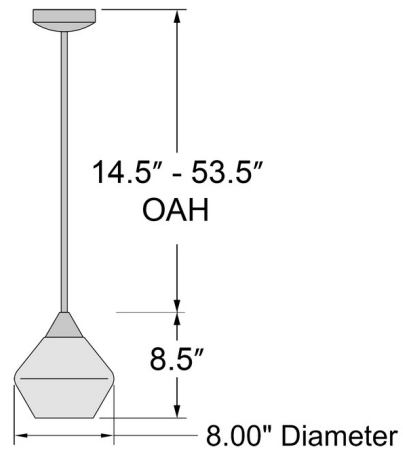

Specifications

COLOR	Clear
BODY FINISH	Matte Black
WATTAGE	7W
DIMMER	Standard 120V
DIMENSIONS	8"W x 8.5"H
BULB INCLUDED	1 x Edison ST-Shape/Medium (E26)/7W/120V LED
COUNTRY OF ORIGIN	China

Technical Information

PRODUCT DIMENSIONS	Downrods: One 6", One 16" and One 22" Included
COLOR RENDERING	90 CRI
LAMP COLOR	2700K
LUMENS/WATT	85.71
LUMINOUS FLUX	600 lumens

Shown in matte black / clear

CLICK TO VIEW PRODUCT

Notes: