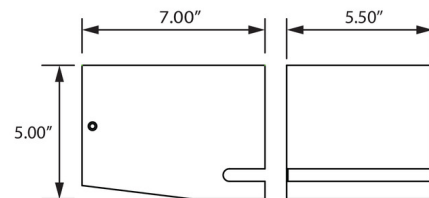

### Specifications

COLOR	N/A
BODY FINISH	Bronze
WATTAGE	8W
DIMMER	Low Voltage Electronic
DIMENSIONS	5.5"W x 5"H x 7"D
INTEGRATED LED MODULE	1 x LED/8W/120V LED
COUNTRY OF ORIGIN	China