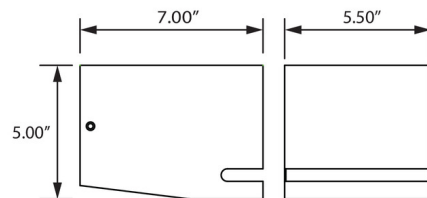

CLICK TO VIEW PRODUCT

Notes: