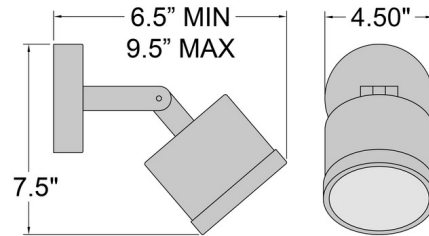

By Access

Description

Highlight trees, wall textures and other favorite outdoor features with the Access Lighting Zone Outdoor Adjustable LED Spotlight. It is made entirely of steel with an adjustable spotlight head that's fitted with a watertight, frosted glass lens. The lens helps to project a bright, even and focused beam of energy efficient light. Suitable for commercial or residential use.

Shown in bronze / frosted

Specifications

COLOR	Frosted
BODY FINISH	Bronze
WATTAGE	5.5W
DIMMER	Standard 120V
DIMENSIONS	4.5"W x 7.5"H x 6.5"D
BULB INCLUDED	1 x MR16/GU10/5.5W/120V LED
COUNTRY OF ORIGIN	China