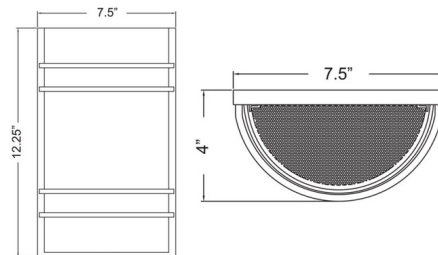

### Specifications

COLOR . . . . . Opal  
BODY FINISH . . . . . Matte Black  
WATTAGE . . . . . 16W  
DIMMER . . . . . Low Voltage Electronic  
DIMENSIONS . . . . . 7.5"W x 12.25"H x 4"D  
INTEGRATED LED MODULE . . . . . 1 x LED/16W/120V LED  
COUNTRY OF ORIGIN . . . . . China