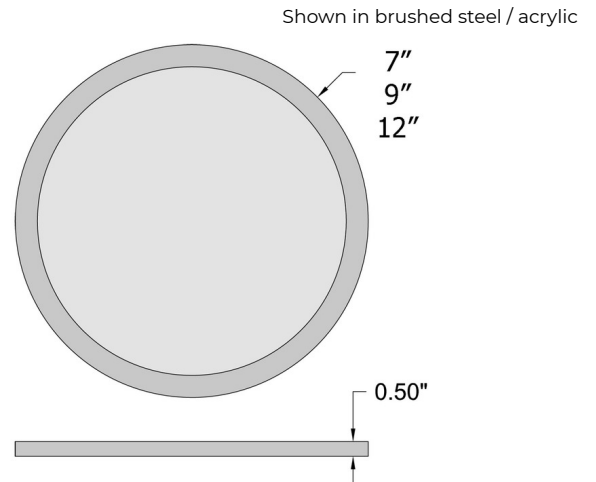

Lightology

lightology.com
866-954-4489
05-21-26

Project: _____

Company: _____

Location: _____ Fixture Type: _____

SPEC #: **ACC1149143**

Approved On: _____ Approved By: _____

ModPLUS Color Select Ceiling Light Fixture By Access

Description

Featuring a sleek circular frame and white acrylic diffuser, the ModPLUS Color Select Ceiling Light Fixture has a clean look that works well in a variety of spaces. The slim design is perfect for lower ceilings. Suitable for commercial or residential use. Note: A switch allows you to change the color temperature of the light between 3000K/4000K/5000K. Note: Trim accessory is sold separately to change up the look of your space.

Specifications

COLOR . . . . . Acrylic
BODY FINISH . . . . . Brushed Steel
WATTAGE 24W
DIMMER . . . . . Low Voltage Electronic
DIMENSIONS . . . . . 12"W x 0.5"H
INTEGRATED LED MODULE . . . . . 1 x LED/24W/120V LED
COUNTRY OF ORIGIN . . . . . China

Technical Information

COLOR RENDERING . . . . . 90 CRI
LAMP COLOR . . . . . CCT Select
LUMENS/WATT 79.17
LUMINOUS FLUX . . . . . 1900 lumens

CLICK TO VIEW PRODUCT

Notes: