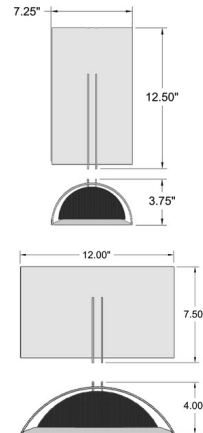

CLICK TO VIEW PRODUCT

Notes: