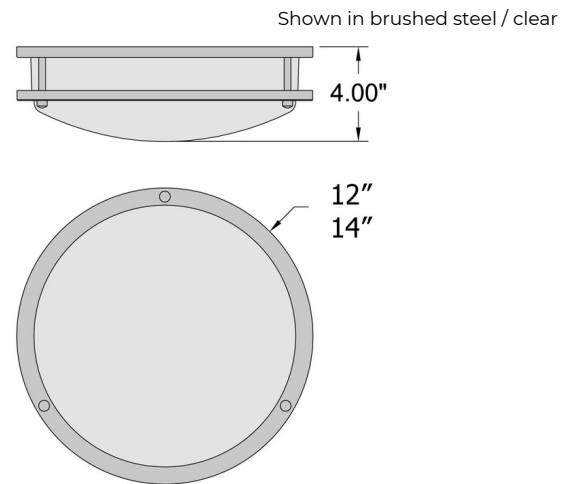

Lightology

lightology.com
866-954-4489
04-27-26

Project: _____
Company: _____
Location: _____ Fixture Type: _____
SPEC #: **ACC1149157**
Approved On: _____ Approved By: _____

Solero II Color Select Ceiling Light Fixture By Access

Description

The Solero II Color Select Ceiling Light Fixture adds a clean classic look to your interior space. The smooth acrylic diffuser is complemented by a decorative metal frame, casting warm shadows across your room. Suitable for commercial or residential use. Note: A switch allows you to change the color temperature of the light between 3000K/4000K/5000K.

Specifications

COLOR	Clear
BODY FINISH	Brushed Steel
WATTAGE	20W
DIMMER	Low Voltage Electronic
DIMENSIONS	12"W x 4"H
INTEGRATED LED MODULE	1 x LED/20W/120V LED
COUNTRY OF ORIGIN	China

Technical Information

COLOR RENDERING	90 CRI
LAMP COLOR	CCT Select
LUMENS/WATT	70.00
LUMINOUS FLUX	1400 lumens

CLICK TO VIEW PRODUCT

Notes: