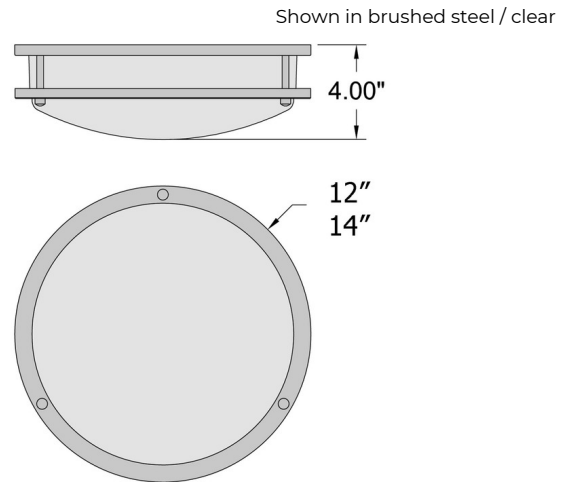

Lightology

lightology.com
866-954-4489
04-28-26

Project: _____
Company: _____
Location: _____ Fixture Type: _____
SPEC #: **ACC1149157**
Approved On: _____ Approved By: _____

Solero II Color Select Ceiling Light Fixture By Access

Description

The Solero II Color Select Ceiling Light Fixture adds a clean classic look to your interior space. The smooth acrylic diffuser is complemented by a decorative metal frame, casting warm shadows across your room. Suitable for commercial or residential use. Note: A switch allows you to change the color temperature of the light between 3000K/4000K/5000K.

Specifications

COLOR	Clear
BODY FINISH	Brushed Steel
WATTAGE	20W
DIMMER	Low Voltage Electronic
DIMENSIONS	12"W x 4"H
INTEGRATED LED MODULE	1 x LED/20W/120V LED
COUNTRY OF ORIGIN	China

Technical Information

COLOR RENDERING	90 CRI
LAMP COLOR	CCT Select
LUMENS/WATT	70.00
LUMINOUS FLUX	1400 lumens

CLICK TO VIEW PRODUCT

Notes: