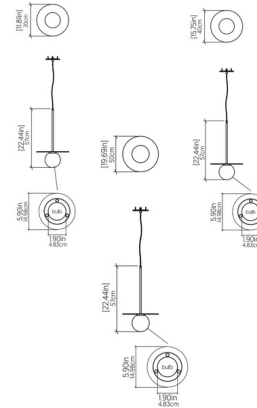

Specifications

COLOR Frosted
BODY FINISH Imbuia
WATTAGE N/A
DIMMER Standard 120V
DIMENSIONS 11.81"W x 22.4"H
BULB NOT INCLUDED 1 x A15/Medium (E26)/120V LED
COUNTRY OF ORIGIN Brazil

Technical Information

PRODUCT DIMENSIONS Adjustable Cable Length: 120"

Notes:

Shown in imbuia / frosted

CLICK TO VIEW PRODUCT